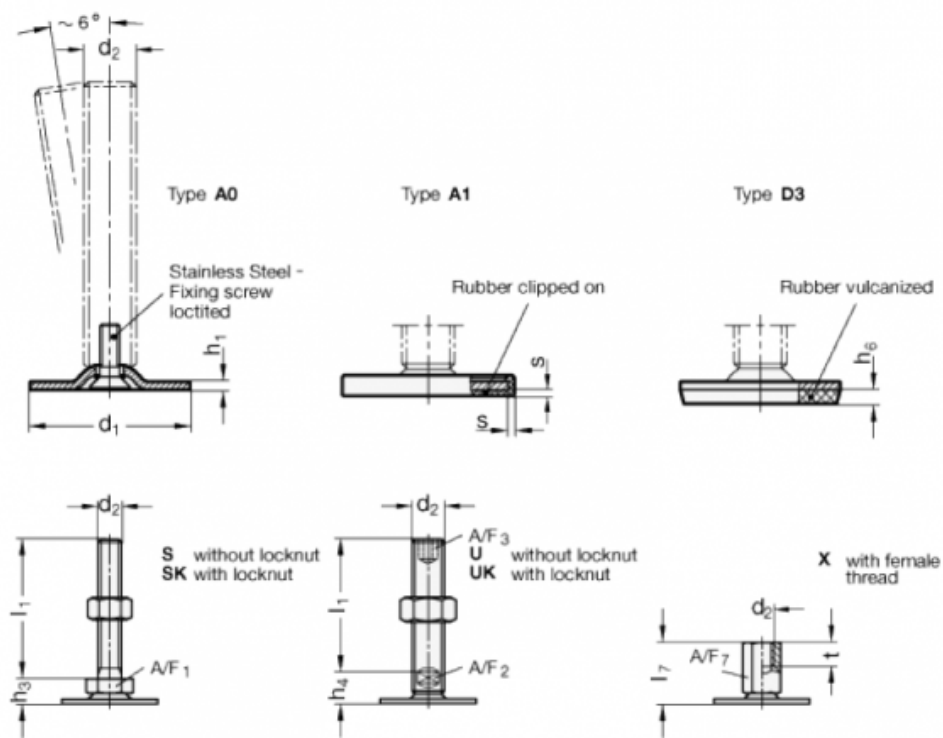

Data Sheet

Article number: 204080M20150A1U

Description: E+G levelling foot
GN 40-80-M20-150-A1-U

Note: U Without nut, Hexagon socket at the top, Wrench flat at the bottom

Measures

A/F2 = 15
 A/F3 = 10
 d1 = 80
 d2 = M20
 h1 = 3
 h4 = 18
 h6 =
 l1 = 150

s = 2